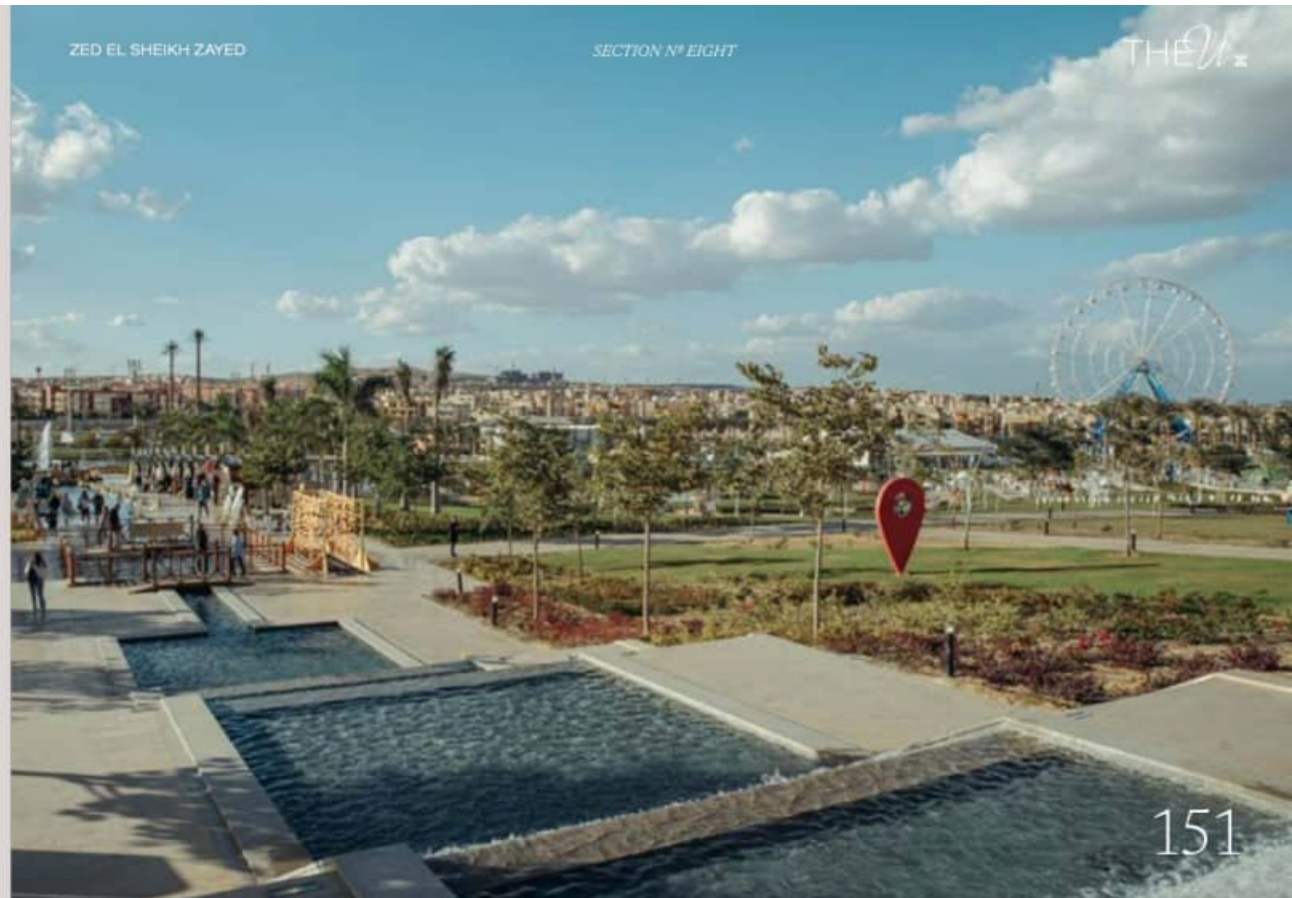

Space is Luxury

**ZED EL SHEIKH ZAYED
AMENITIES**

ZED PARK

The magical green 65 acres of Zed Park is the new living, breathing heart of Sheikh Zayed. Cairo's first ever park by Imelk of NYC is one of a series of breathtaking architectural masterpieces across the world designed to inspire happiness and optimism. The largest park in Sheikh Zayed is your newest playground.